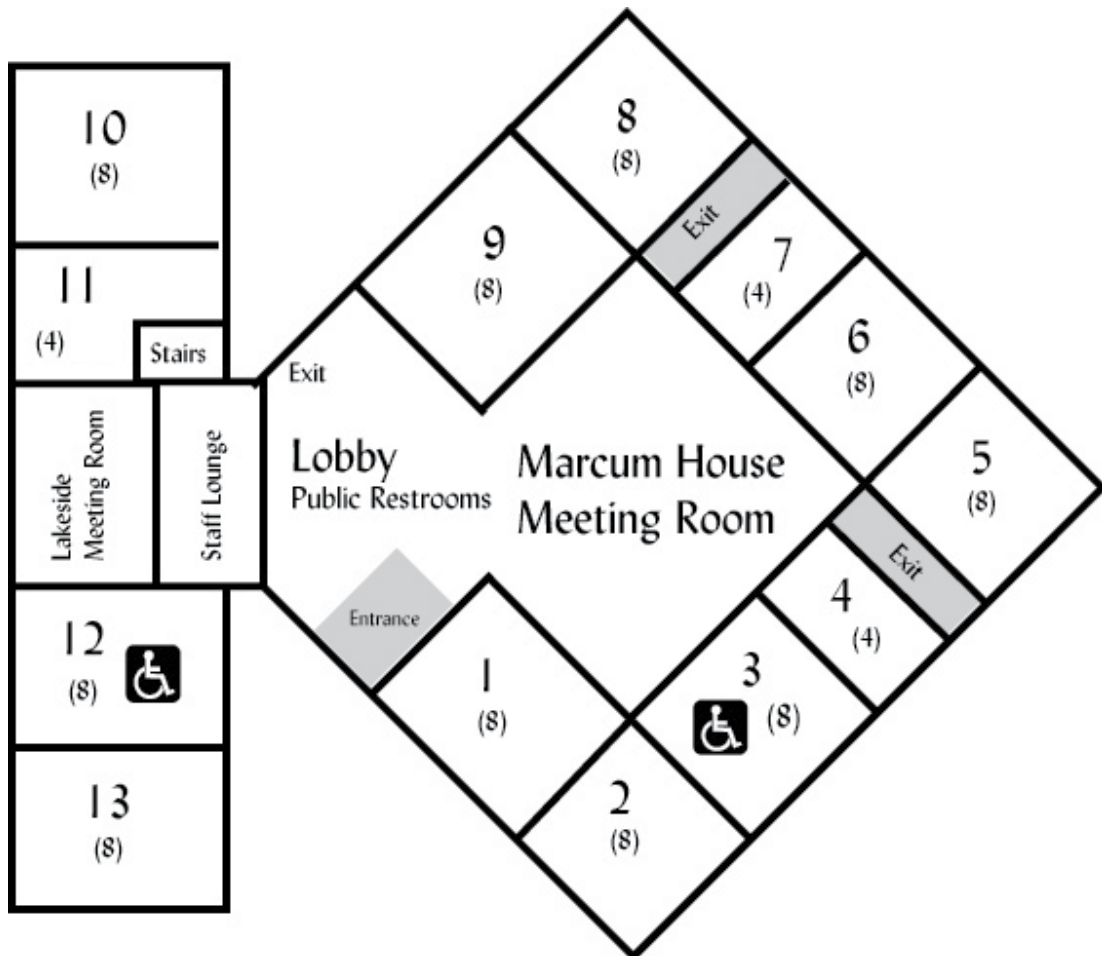

LONG LAKE CONSERVATION CENTER MARCUM HOUSE FLOOR PLAN

MARCUM HOUSE

- ◆ Meeting Room with fireplace.
- ◆ Lobby with public restrooms.
- ◆ 13 Bedrooms:
 - Occupancy for 92 total.
 - Each room has:
 - (4) or (8) beds;
 - Shower;
 - Toilet;
 - Sink;
- ◆ Staff Lounge.
- ◆ Deck over Long Lake.

LONG LAKE CONSERVATION CENTER
MARCUM HOUSE ROOMING LIST I

School groups, please put at least 6 students in a room.

*Rooms 3 and 12 are fully accessible. Please assign them to adult staff unless the accessible facilities are needed by a student.

Please indicate staff rooms with an 'S' behind the room number.

Room 1

Room 5

Room 2

Room 6

Room 3

Room 7

Room 4

Room 8

LONG LAKE CONSERVATION CENTER
MARCUM HOUSE ROOMING LIST 2

School groups, please put at least 6 students in a room.

*Rooms 3 and 12 are fully accessible. Please assign them to adult staff unless the accessible facilities are needed by a student.